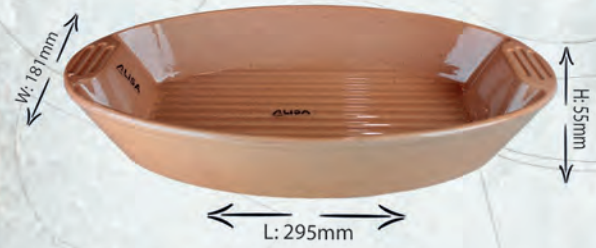

*Pallet height can be changed according to your request

LYRA MUG 10 CM+LYRA BOWL 10 CM

*All products & trays are labeled.
(EAN-13 barcode system is used on products.)

*Pallet height can be changed according to your request

LYRA MUG 10 CM / 24 PCS ON THE TRAY

LINE OVAL OVENPLATE 30cm

*All products & trays are labeled.
(EAN-13 barcode system is used on products.)

PIECE/PALLET: 800

PIECE/TRAY: 20

PALLET CBM: 1,632

WT: 638,36kg

W/PALLET: 80cm

L/PALLET: 120cm

H/PALLET: 160cm

LYRA MUG 10 CM / STAND BOX

*All products & trays are labeled.
(EAN-13 barcode system is used on products.)

PIECE/BOX: 240

TRAY/BOX: 10

PIECE/TRAY: 24

BOX CBM: 0,27767

WT/BOX: 60kg

W/BOX: 43cm

L/BOX: 61,5cm

H/BOX: 105cm

H: 100mm

92mm

LYRA MUG 10 CM / STAND BOX V.2

*All products & trays are labeled.
(EAN-13 barcode system is used on products.)